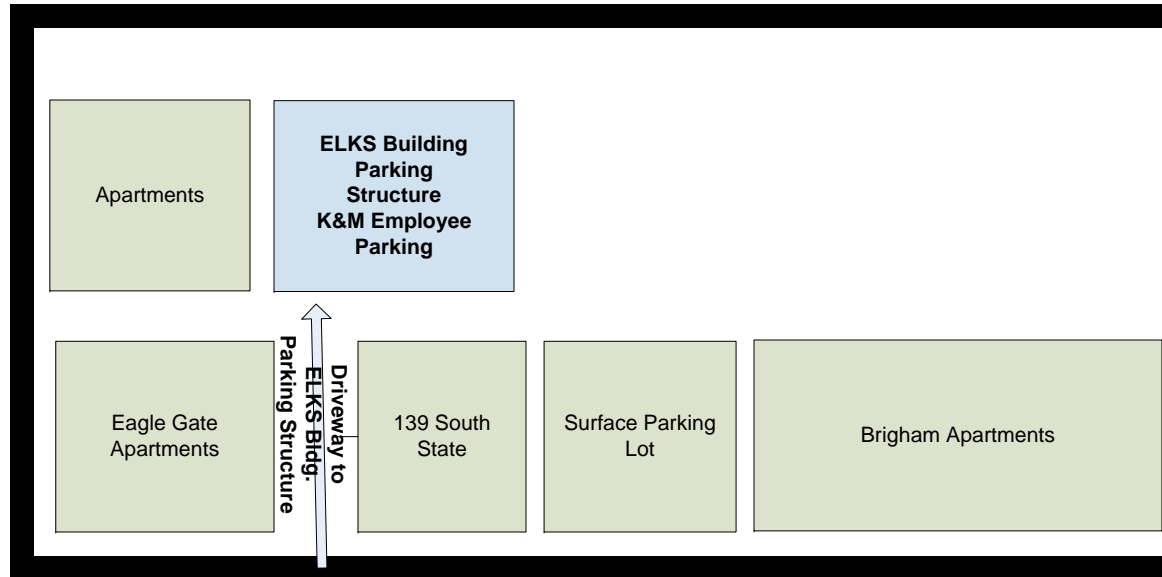

**FIRST AVENUE**

**SOUTH TEMPLE**

Take surface sidewalks to the South Temple entrance of Eagle Gate Tower.

**Inclement Weather Option:**  
Enter the Social Hall Atrium, proceed underneath State Street into the ZCMI Mall. Once inside the Mall take escalators to the second floor, walk past the Key Bank Tower elevators and then take the hallway on the right to Eagle Gate Tower. At the hallway note the marquee sign for Kirton & McConkie and other Eagle Gate offices.

**STATE STREET**

**200 EAST**

**Social Hall Avenue -- One Way**

**100 SOUTH**