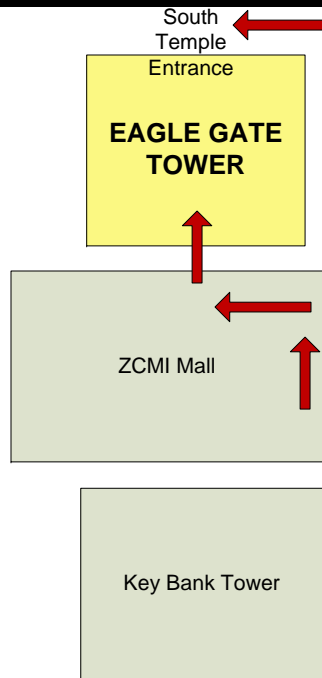

**FIRST AVENUE**

**SOUTH TEMPLE**

Take surface sidewalks to the South Temple entrance of Eagle Gate Tower.

**Inclement Weather Option:**  
Enter the Social Hall Atrium, proceed underneath State Street into the ZCMI Mall. Once inside the Mall take escalators to the second floor, walk past the Key Bank Tower elevators and then take the hallway on the right to Eagle Gate Tower. At the hallway note the marquee sign for Kirton & McConkie and other Eagle Gate offices.

**STATE STREET**

**200 EAST**

**Social Hall Avenue -- One Way**

**100 SOUTH**