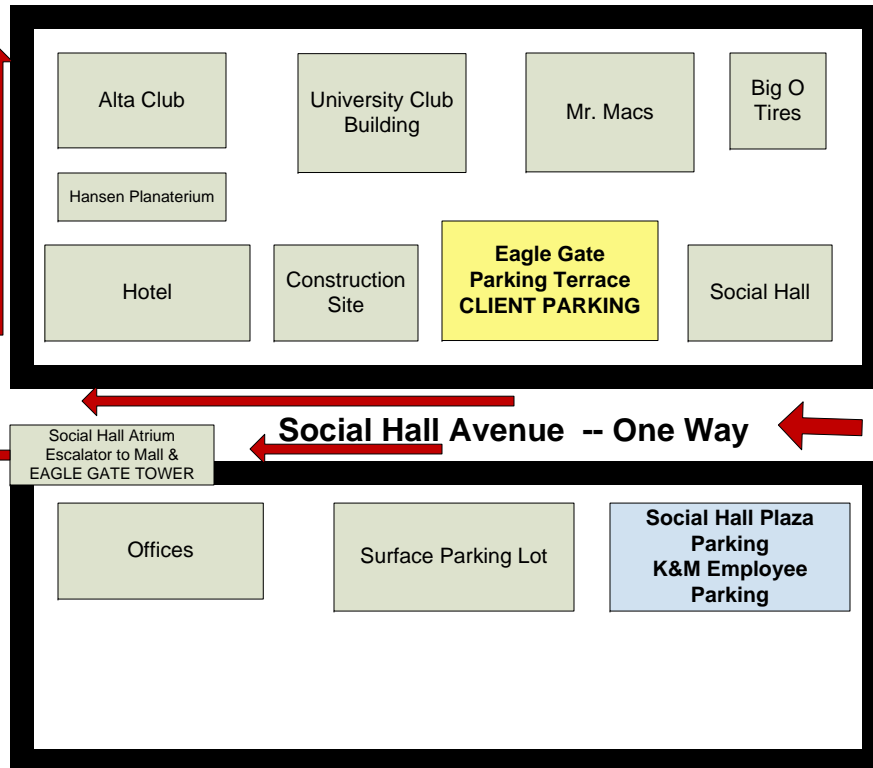

**FIRST AVENUE**

**SOUTH TEMPLE**

Take surface sidewalks to the South Temple entrance of Eagle Gate Tower.

**Inclement Weather Option:**  
Enter the Social Hall Atrium, proceed underneath State Street into the ZCMI Mall. Once inside the Mall take escalators to the second floor, walk past the Key Bank Tower elevators and then take the hallway on the right to Eagle Gate Tower. At the hallway note the marquee sign for Kirton & McConkie and other Eagle Gate offices.

**STATE STREET**

**200 EAST**

**Social Hall Avenue -- One Way**

**100 SOUTH**